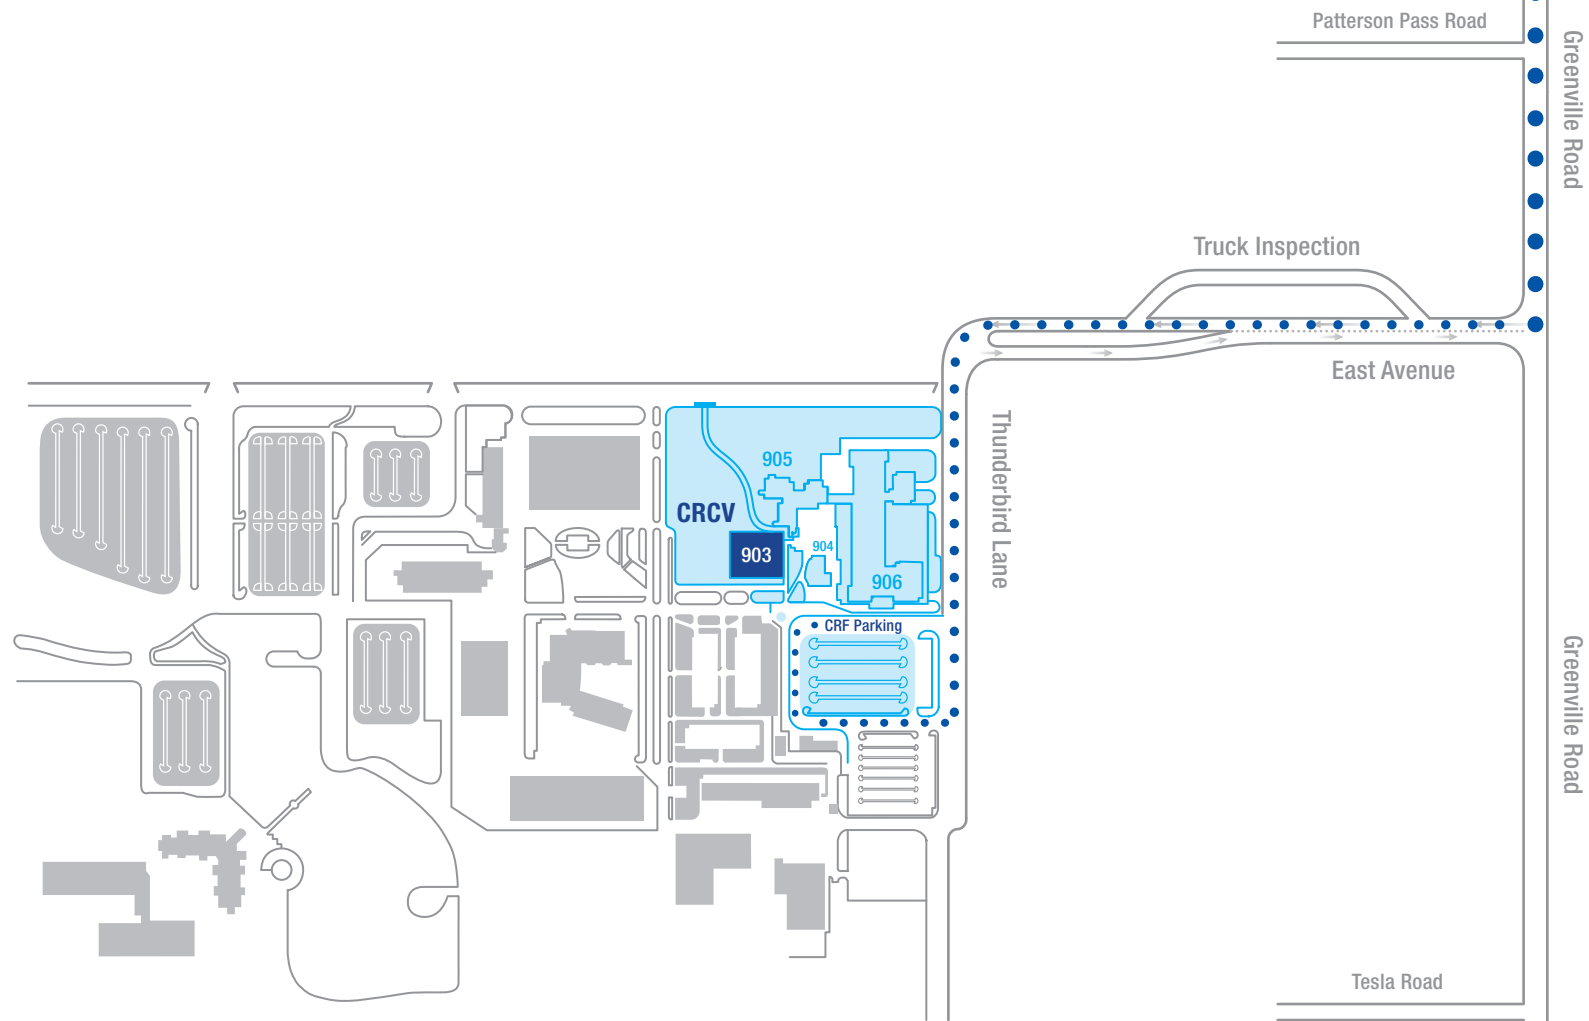

## Directions to the CRCV

### From Interstate 580

- Exit Greenville Road
- Continue traveling South on Greenville Road for two miles
- Turn right onto East Avenue
- Follow the road as it turns left onto Thunderbird Lane
- Turn right into second parking lot entry
- Park in CRF visitor designated parking
- Proceed to the South entrance of building 903 to be badged